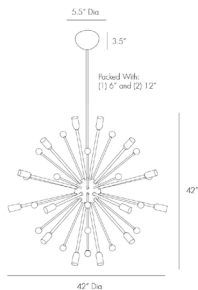

ARTERIO RS

IMOGENE LARGE CHANDELIER

89978
H: 46 IN, Dia: 42.00 IN
Polished Nickel
Contract Suitable As Is

Inspired by a trip to Paris, this 24 light modern starburst design in polished nickel is the perfect choice if you want drama, lots of light and a mid-century look. Also available in a smaller size (89977). Shown with small clear globe bulbs. Damp-rated, although limited covered outdoor conditions may affect finish.

APPEARANCE

Material	Crystal, Steel
Material Type	Plated
Finish	Bronze, Clear, Polished Nickel
Top Coat/Sealant	true

DIMENSIONS

Chandelier	H: 42 IN, Dia: 42.00 IN
Minimum Hanging Height	46 IN
Maximum Hanging Height	58 IN
Canopy	H: 3.5 IN, Dia: 5.50 IN

WIRING

Rating	Damp
Cord	10 FT, Black, SVT
Socket	24, Type B=-E12 Other
Photographed Bulb	Small Clear Globe Bulb
Maximum Watt	25
Voltage	110-120 V

CERTIFICATIONS

Cerifications	Mexico Australia, EU, United Kingdom, Middle East, United States, Canada
---------------	---

COMPLIANCY

UL/ETL	Yes
CB	Yes
RoHS	true

SHIPPING

Product Weight	20 LBS
Gross Weight 1	23.2 LBS
Shipping Box 1	H: 7 IN, L: 25 IN, W: 18 IN

ADDITIONAL INFO

Features	Assembly Required
----------	-------------------